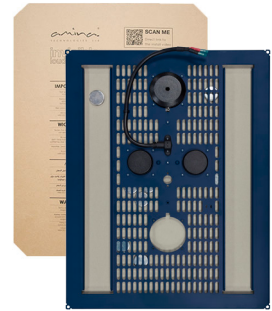

Loudspeaker Overview

June 2017

Mobius5

4 Ohms
50W/100W
86dB 1m/2.83Vrms
65Hz - 30kHz (± 6 db)
1.32Kg (2.91lbs)

BackboxCV345
APUi50

Mobius7

4 Ohms
75W/150W
87dB 1m/2.83Vrms
55Hz - 30kHz (± 6 db)
1.78Kg (3.92lbs)

BackboxCV345
APUi70

Edge5

8 Ohms
50W/100W
90dB 1m/2.83Vrms
65Hz - 20kHz (± 6 db)
1.24Kg (2.73lbs)

BackboxCV345
APUi50C

Edge7

4 Ohms
75W/150W
93dB 1m/2.83Vrms
45Hz - 20kHz (± 6 db)
1.78Kg (3.92lbs)

BackboxCV345
APUi70C