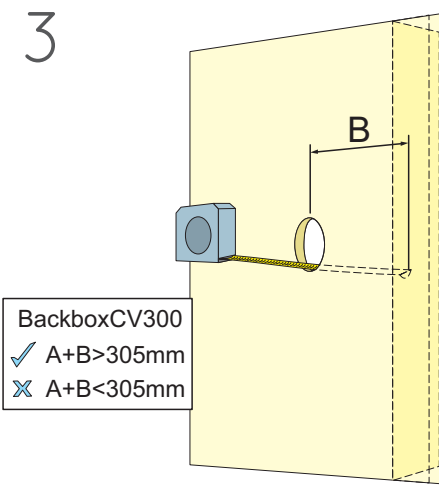

# Quick reference installation guide for Edge 3

Refer to the full installation guide for more information.

V1.1

d	Shim
12.0mm - 13.0mm	-
13.1mm - 14.0mm	1mm
14.1mm - 15.0mm	2mm
15.1mm - 16.0mm	3mm

Edge 3 QRG V1.1

CUT HOLE TO SIZE  
405mm x 305mm  
(15 7/8" x 12")