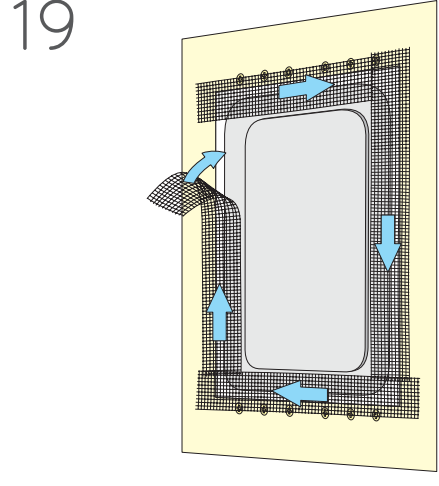

# Quick reference installation guide for Edge 3

Refer to the full installation guide for more information.

V1.1

d	Shim
12.0mm - 13.0mm	-
13.1mm - 14.0mm	1mm
14.1mm - 15.0mm	2mm
15.1mm - 16.0mm	3mm

Edge 3 QRG V1.1

CUT HOLE TO SIZE  
405mm x 305mm  
(15 7/8" x 12")