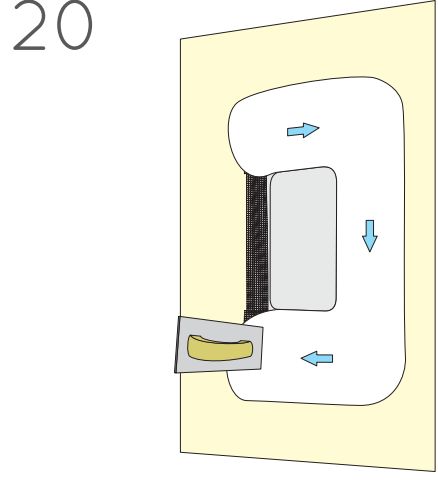

# Quick reference installation guide for Edge 3

Refer to the full installation guide for more information.

V1.1

d	Shim
12.0mm - 13.0mm	-
13.1mm - 14.0mm	1mm
14.1mm - 15.0mm	2mm
15.1mm - 16.0mm	3mm

Edge 3 QRG V1.1

CUT HOLE TO SIZE  
405mm x 305mm  
(15 7/8" x 12")