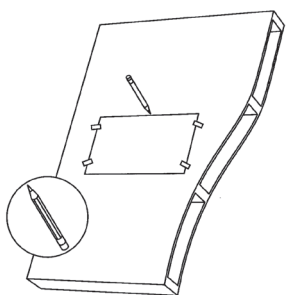

# Quick reference installation guide for Edge 3

Refer to the full installation guide for more information.

V1.1

d	Shim
12.0mm - 13.0mm	-
13.1mm - 14.0mm	1mm
14.1mm - 15.0mm	2mm
15.1mm - 16.0mm	3mm

Edge 3 QRG V1.1

CUT HOLE TO SIZE  
405mm x 305mm  
(15 7/8" x 12")