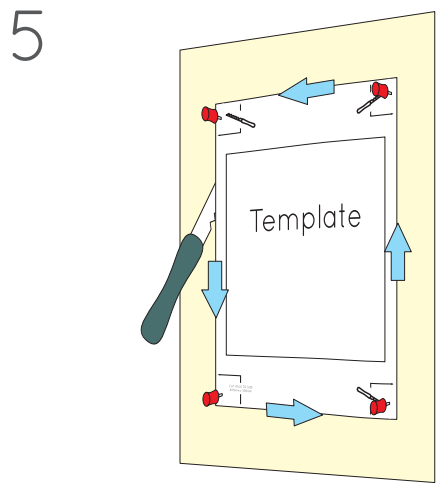

# Quick reference installation guide for Edge 3

Refer to the full installation guide for more information.

V1.1

d	Shim
12.0mm - 13.0mm	-
13.1mm - 14.0mm	1mm
14.1mm - 15.0mm	2mm
15.1mm - 16.0mm	3mm

Edge 3 QRG V1.1

CUT HOLE TO SIZE  
405mm x 305mm  
(15 7/8" x 12")