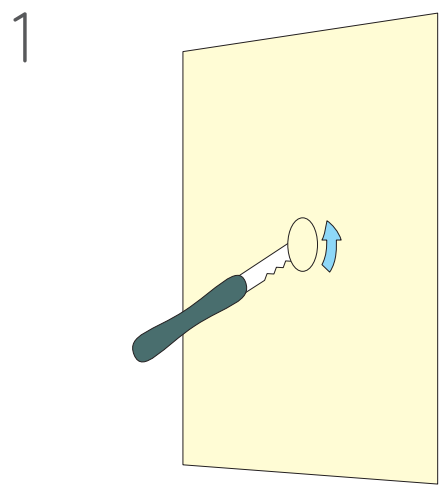

# Quick reference installation guide for Edge 3

Refer to the full installation guide for more information.

V1.1

d	Shim
12.0mm - 13.0mm	-
13.1mm - 14.0mm	1mm
14.1mm - 15.0mm	2mm
15.1mm - 16.0mm	3mm

Edge 3 QRG V1.1

CUT HOLE TO SIZE  
405mm x 305mm  
(15 7/8" x 12")