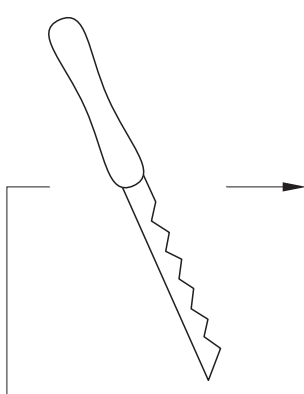

# Quick reference installation guide for Edge 3

Refer to the full installation guide for more information.

V1.1

d	Shim
12.0mm - 13.0mm	-
13.1mm - 14.0mm	1mm
14.1mm - 15.0mm	2mm
15.1mm - 16.0mm	3mm

Edge 3 QRG V1.1

CUT HOLE TO SIZE  
405mm x 305mm  
(15 7/8" x 12")