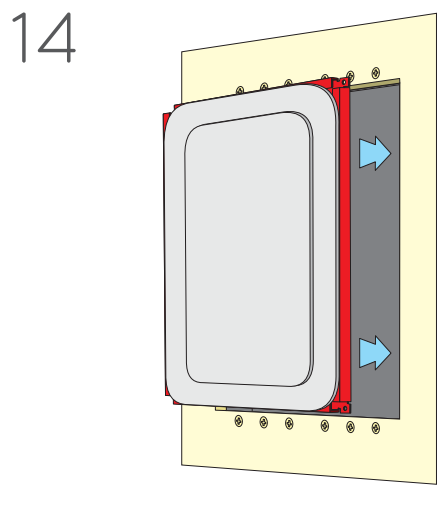

# Quick reference installation guide for Edge 3

Refer to the full installation guide for more information.

V1.1

d	Shim
12.0mm - 13.0mm	-
13.1mm - 14.0mm	1mm
14.1mm - 15.0mm	2mm
15.1mm - 16.0mm	3mm

Edge 3 QRG V1.1

CUT HOLE TO SIZE  
405mm x 305mm  
(15 7/8" x 12")