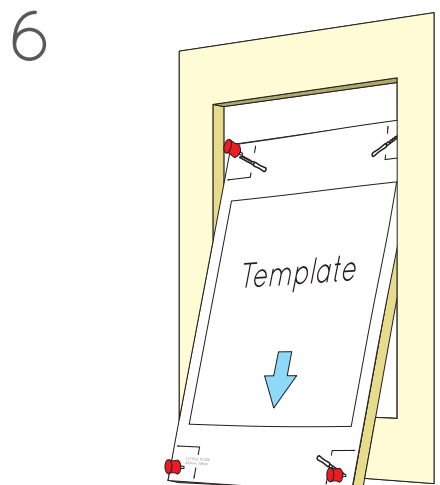

# Quick reference installation guide for Edge 3

Refer to the full installation guide for more information.

V1.1

d	Shim
12.0mm - 13.0mm	-
13.1mm - 14.0mm	1mm
14.1mm - 15.0mm	2mm
15.1mm - 16.0mm	3mm

Edge 3 QRG V1.1

CUT HOLE TO SIZE  
405mm x 305mm  
(15 7/8" x 12")