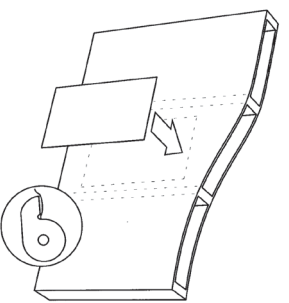

# Quick reference installation guide for Edge 3

Refer to the full installation guide for more information.

V1.1

d	Shim
12.0mm - 13.0mm	-
13.1mm - 14.0mm	1mm
14.1mm - 15.0mm	2mm
15.1mm - 16.0mm	3mm

Edge 3 QRG V1.1

CUT HOLE TO SIZE  
405mm x 305mm  
(15 7/8" x 12")