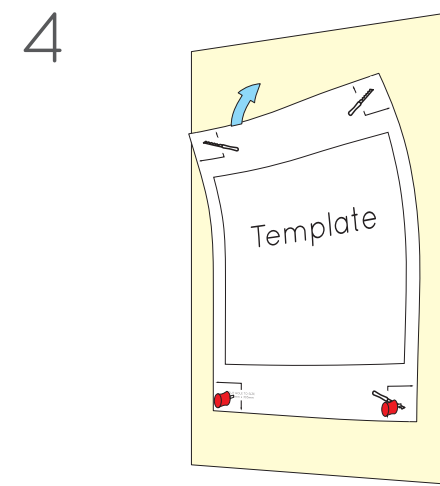

# Quick reference installation guide for Edge 3

Refer to the full installation guide for more information.

V1.1

d	Shim
12.0mm - 13.0mm	-
13.1mm - 14.0mm	1mm
14.1mm - 15.0mm	2mm
15.1mm - 16.0mm	3mm

Edge 3 QRG V1.1

CUT HOLE TO SIZE  
405mm x 305mm  
(15 7/8" x 12")