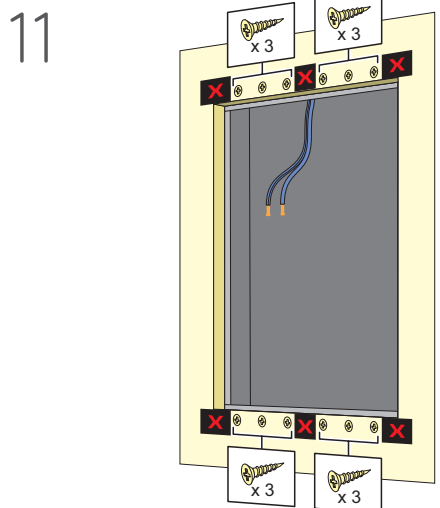

# Quick reference installation guide for Edge 3

Refer to the full installation guide for more information.

V1.1

d	Shim
12.0mm - 13.0mm	-
13.1mm - 14.0mm	1mm
14.1mm - 15.0mm	2mm
15.1mm - 16.0mm	3mm

# Amina Edge 3 Invisible Loudspeakers

Edge 3 QRG V1.1

CUT HOLE TO SIZE  
405mm x 305mm  
(15 7/8" x 12")