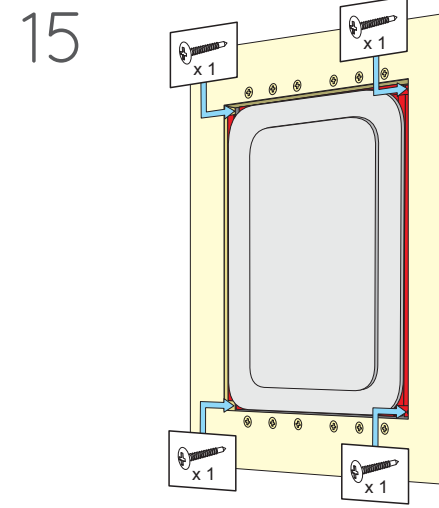

# Quick reference installation guide for Edge 3

Refer to the full installation guide for more information.

V1.1

d	Shim
12.0mm - 13.0mm	-
13.1mm - 14.0mm	1mm
14.1mm - 15.0mm	2mm
15.1mm - 16.0mm	3mm

Edge 3 QRG V1.1

CUT HOLE TO SIZE  
405mm x 305mm  
(15 7/8" x 12")