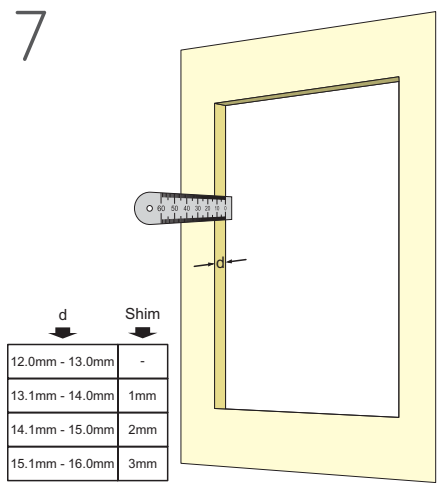

# Quick reference installation guide for Edge 3

Refer to the full installation guide for more information.

V1.1

d	Shim
12.0mm - 13.0mm	-
13.1mm - 14.0mm	1mm
14.1mm - 15.0mm	2mm
15.1mm - 16.0mm	3mm

Edge 3 QRG V1.1

CUT HOLE TO SIZE  
405mm x 305mm  
(15 7/8" x 12")