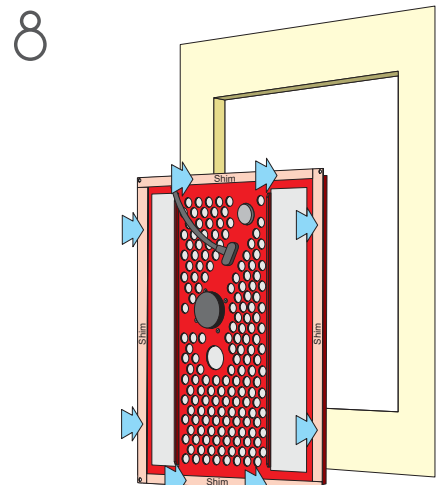

# Quick reference installation guide for Edge 3

Refer to the full installation guide for more information.

V1.1

d	Shim
12.0mm - 13.0mm	-
13.1mm - 14.0mm	1mm
14.1mm - 15.0mm	2mm
15.1mm - 16.0mm	3mm

Edge 3 QRG V1.1

CUT HOLE TO SIZE  
405mm x 305mm  
(15 7/8" x 12")