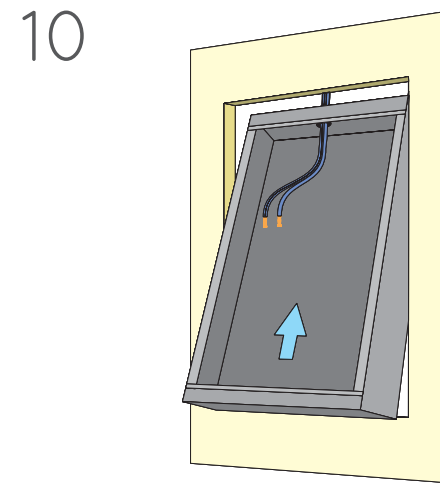

# Quick reference installation guide for Edge 3

Refer to the full installation guide for more information.

V1.1

d	Shim
12.0mm - 13.0mm	-
13.1mm - 14.0mm	1mm
14.1mm - 15.0mm	2mm
15.1mm - 16.0mm	3mm

Edge 3 QRG V1.1

CUT HOLE TO SIZE  
405mm x 305mm  
(15 7/8" x 12")