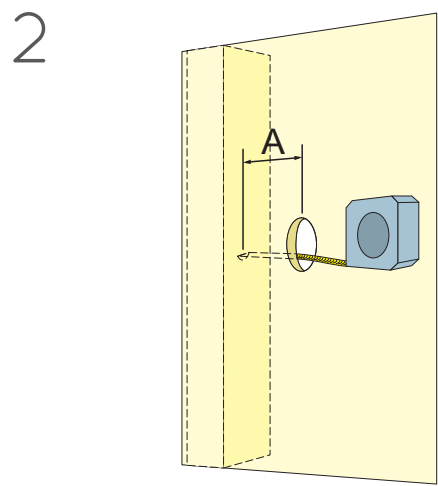

# Quick reference installation guide for Edge 3

Refer to the full installation guide for more information.

V1.1

d	Shim
12.0mm - 13.0mm	-
13.1mm - 14.0mm	1mm
14.1mm - 15.0mm	2mm
15.1mm - 16.0mm	3mm

Edge 3 QRG V1.1

CUT HOLE TO SIZE  
405mm x 305mm  
(15 7/8" x 12")