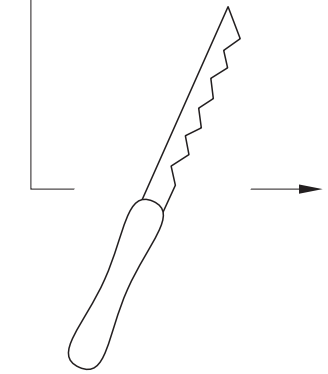

# Quick reference installation guide for Edge 3

Refer to the full installation guide for more information.

V1.1

d	Shim
12.0mm - 13.0mm	-
13.1mm - 14.0mm	1mm
14.1mm - 15.0mm	2mm
15.1mm - 16.0mm	3mm

Edge 3 QRG V1.1

CUT HOLE TO SIZE  
405mm x 305mm  
(15 7/8" x 12")