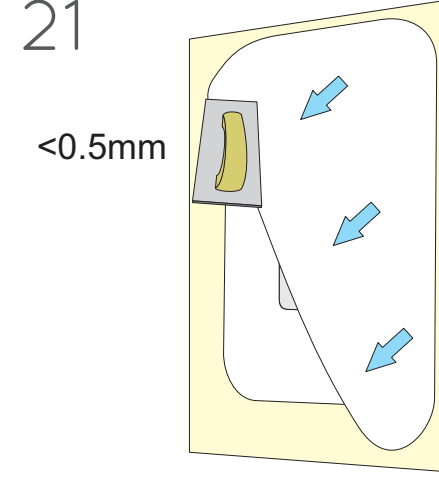

# Quick reference installation guide for Edge 3

Refer to the full installation guide for more information.

V1.1

d	Shim
12.0mm - 13.0mm	-
13.1mm - 14.0mm	1mm
14.1mm - 15.0mm	2mm
15.1mm - 16.0mm	3mm

Edge 3 QRG V1.1

CUT HOLE TO SIZE  
405mm x 305mm  
(15 7/8" x 12")