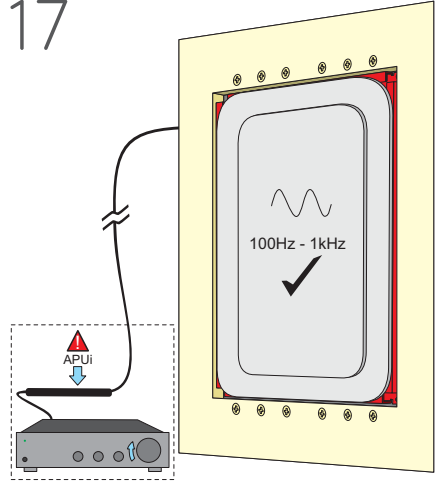

# Quick reference installation guide for Edge 3

Refer to the full installation guide for more information.

V1.1

d	Shim
12.0mm - 13.0mm	-
13.1mm - 14.0mm	1mm
14.1mm - 15.0mm	2mm
15.1mm - 16.0mm	3mm