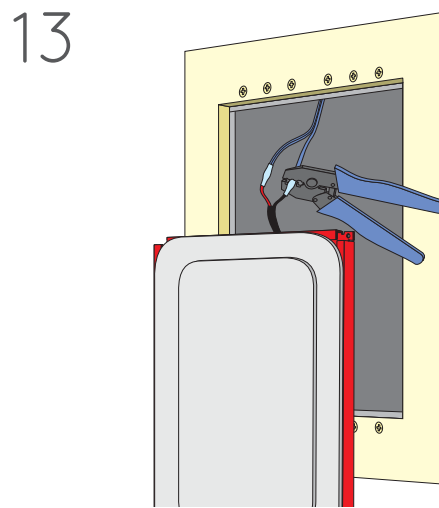

# Quick reference installation guide for Edge 3

Refer to the full installation guide for more information.

V1.1

d	Shim
12.0mm - 13.0mm	-
13.1mm - 14.0mm	1mm
14.1mm - 15.0mm	2mm
15.1mm - 16.0mm	3mm

Edge 3 QRG V1.1

CUT HOLE TO SIZE  
405mm x 305mm  
(15 7/8" x 12")