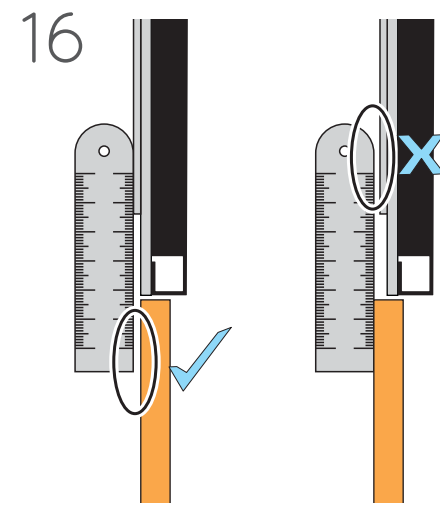

# Quick reference installation guide for Edge 3

Refer to the full installation guide for more information.

V1.1

d	Shim
12.0mm - 13.0mm	-
13.1mm - 14.0mm	1mm
14.1mm - 15.0mm	2mm
15.1mm - 16.0mm	3mm

Edge 3 QRG V1.1

CUT HOLE TO SIZE  
405mm x 305mm  
(15 7/8" x 12")