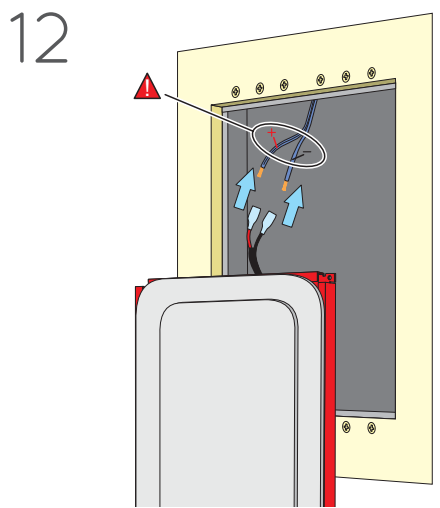

# Quick reference installation guide for Edge 3

Refer to the full installation guide for more information.

V1.1

d	Shim
12.0mm - 13.0mm	-
13.1mm - 14.0mm	1mm
14.1mm - 15.0mm	2mm
15.1mm - 16.0mm	3mm

Edge 3 QRG V1.1

CUT HOLE TO SIZE  
405mm x 305mm  
(15 7/8" x 12")