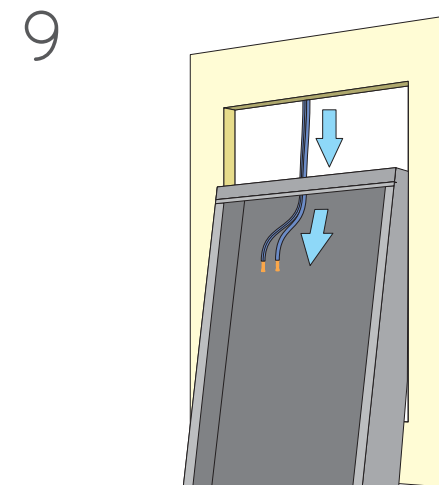

# Quick reference installation guide for Edge 3

Refer to the full installation guide for more information.

V1.1

d	Shim
12.0mm - 13.0mm	-
13.1mm - 14.0mm	1mm
14.1mm - 15.0mm	2mm
15.1mm - 16.0mm	3mm