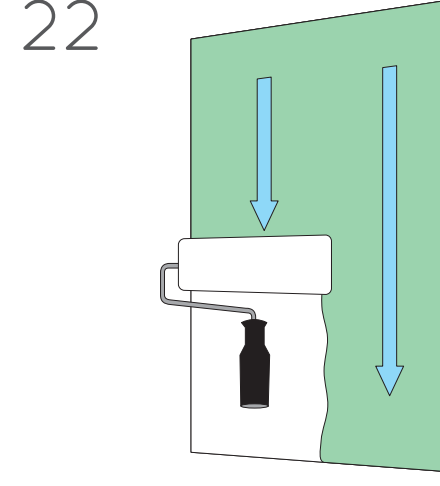

# Quick reference installation guide for Edge 3

Refer to the full installation guide for more information.

V1.1

d	Shim
12.0mm - 13.0mm	-
13.1mm - 14.0mm	1mm
14.1mm - 15.0mm	2mm
15.1mm - 16.0mm	3mm