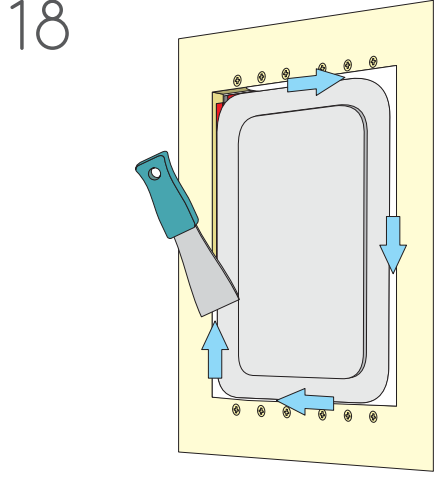

# Quick reference installation guide for Edge 3

Refer to the full installation guide for more information.

V1.1

d	Shim
12.0mm - 13.0mm	-
13.1mm - 14.0mm	1mm
14.1mm - 15.0mm	2mm
15.1mm - 16.0mm	3mm

Edge 3 QRG V1.1

CUT HOLE TO SIZE  
405mm x 305mm  
(15 7/8" x 12")