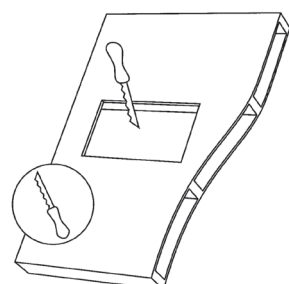

# Quick reference installation guide for Edge 3

Refer to the full installation guide for more information.

V1.1

d	Shim
12.0mm - 13.0mm	-
13.1mm - 14.0mm	1mm
14.1mm - 15.0mm	2mm
15.1mm - 16.0mm	3mm