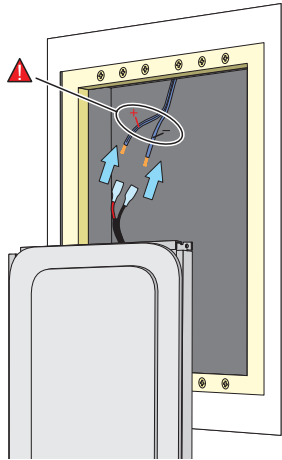

amina®

THE INVISIBLE SPEAKER CO.

Quick reference installation guide
for Edge and EdgeCore only

FULL PLASTER SKIM COAT TECHNIQUE

Refer to the full installation guide for more information.

V1.2

14

15

d	Shim
0mm - 0.7mm	1mm
0.8mm - 1.7mm	2mm
1.8mm - 2.7mm	3mm
2.8mm - 3.7mm	4mm
3.8mm - 4.7mm	5mm
4.8mm - 5.7mm	6mm

16

17

18

19

20

21

22

23

24

25

26