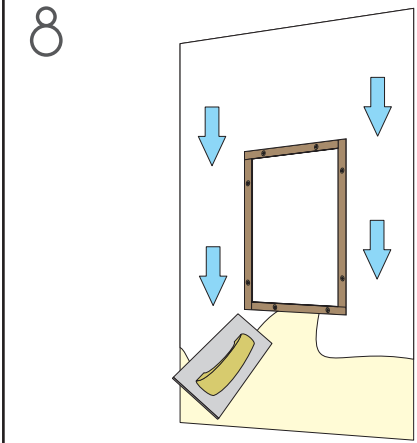

amina®

THE INVISIBLE SPEAKER CO.

Quick reference installation guide
for Edge and EdgeCore only

FULL PLASTER SKIM COAT TECHNIQUE

Refer to the full installation guide for more information.

V1.2

amina®

THE INVISIBLE SPEAKER CO.

Quick reference installation guide
for Edge and EdgeCore only

FULL PLASTER SKIM COAT TECHNIQUE

Refer to the full installation guide for more information.

V1.2

14

15

d	Shim
0mm - 0.7mm	1mm
0.8mm - 1.7mm	2mm
1.8mm - 2.7mm	3mm
2.8mm - 3.7mm	4mm
3.8mm - 4.7mm	5mm
4.8mm - 5.7mm	6mm