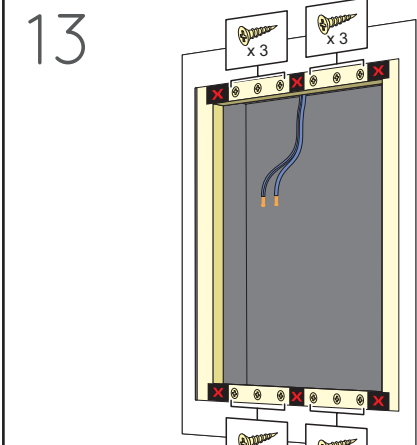

amina®

THE INVISIBLE SPEAKER CO.

Quick reference installation guide
for Edge and EdgeCore only

FULL PLASTER SKIM COAT TECHNIQUE

Refer to the full installation guide for more information.

V1.2

amina®

THE INVISIBLE SPEAKER CO.

Quick reference installation guide
for Edge and EdgeCore only

FULL PLASTER SKIM COAT TECHNIQUE

Refer to the full installation guide for more information.

V1.2

14

15

d	Shim
0mm - 0.7mm	1mm
0.8mm - 1.7mm	2mm
1.8mm - 2.7mm	3mm
2.8mm - 3.7mm	4mm
3.8mm - 4.7mm	5mm
4.8mm - 5.7mm	6mm