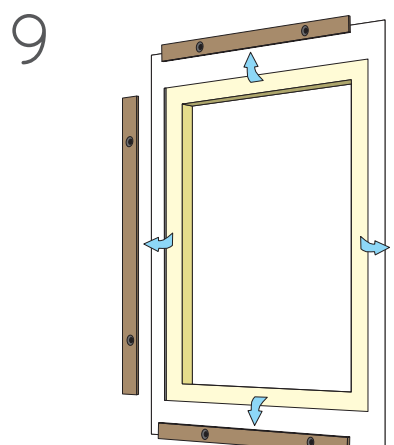

amina®

THE INVISIBLE SPEAKER CO.

Quick reference installation guide
for Edge and EdgeCore only

FULL PLASTER SKIM COAT TECHNIQUE

Refer to the full installation guide for more information.

V1.2

amina®

THE INVISIBLE SPEAKER CO.

Quick reference installation guide
for Edge and EdgeCore only

FULL PLASTER SKIM COAT TECHNIQUE

Refer to the full installation guide for more information.

V1.2

14

15

d	Shim
0mm - 0.7mm	1mm
0.8mm - 1.7mm	2mm
1.8mm - 2.7mm	3mm
2.8mm - 3.7mm	4mm
3.8mm - 4.7mm	5mm
4.8mm - 5.7mm	6mm