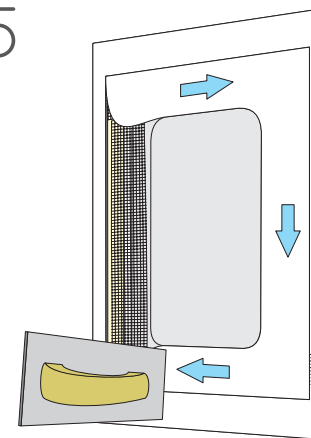

Quick reference installation guide
for Edge and EdgeCore only

FULL PLASTER SKIM COAT TECHNIQUE

Refer to the full installation guide for more information.

V1.2

14

15

d	Shim
0mm - 0.7mm	1mm
0.8mm - 1.7mm	2mm
1.8mm - 2.7mm	3mm
2.8mm - 3.7mm	4mm
3.8mm - 4.7mm	5mm
4.8mm - 5.7mm	6mm

16

17

18

19

20

21

22

23

24

25

26

amina[®]

THE INVISIBLE SPEAKER CO.

Quick reference
installation guide for
Edge and EdgeCore only

DRYWALL TECHNIQUE

Refer to the full installation
guide for more information.