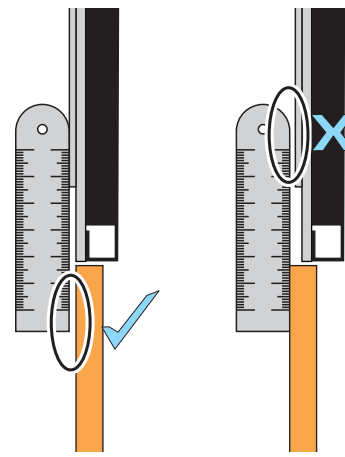

amina®

THE INVISIBLE SPEAKER CO.

Quick reference
installation guide for
Edge and EdgeCore only

DRYWALL TECHNIQUE

Refer to the full installation
guide for more information.

V1.2

12

13

14

15

16

17

18

19

20

21

22