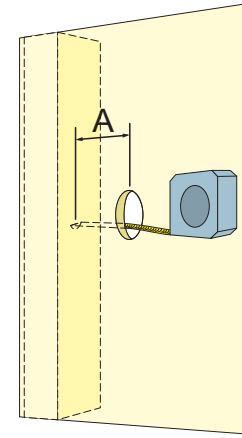

24

25

26

amina[®]

THE INVISIBLE SPEAKER CO.

Quick reference
installation guide for
Edge and EdgeCore only

DRYWALL TECHNIQUE

Refer to the full installation
guide for more information.

V1.2

1

2

3

BackboxCV300
✓ A+B>305mm
✗ A+B<305mm

BackboxCV345
✓ A+B>350mm
✗ A+B<350mm

4

5