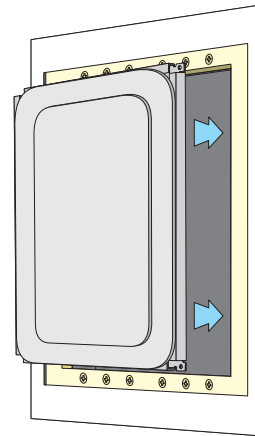

Quick reference installation guide
for Edge and EdgeCore only

FULL PLASTER SKIM COAT TECHNIQUE

Refer to the full installation guide for more information.

V1.2

14

15

d	Shim
0mm - 0.7mm	1mm
0.8mm - 1.7mm	2mm
1.8mm - 2.7mm	3mm
2.8mm - 3.7mm	4mm
3.8mm - 4.7mm	5mm
4.8mm - 5.7mm	6mm

16

17

18

19

20

21

22

23