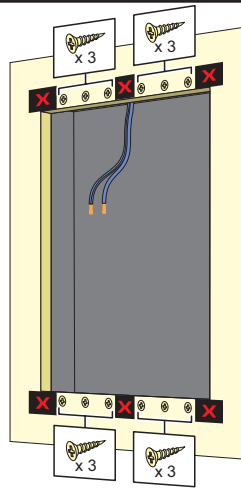

V1.2

1

2

3

BackboxCV300
✓ A+B>305mm
✗ A+B<305mm

BackboxCV345
✓ A+B>350mm
✗ A+B<350mm

4

5

Quick reference
installation guide for
Edge and EdgeCore only

DRYWALL TECHNIQUE

Refer to the full installation
guide for more information.

V1.2

12

13

14

15