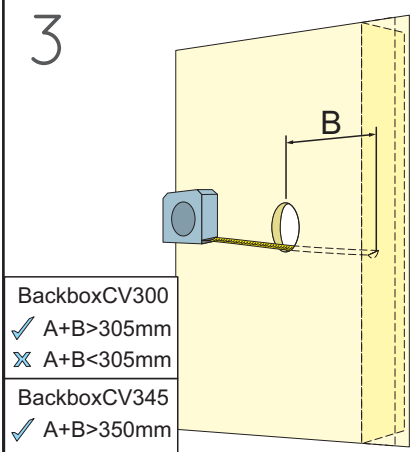

amina®

THE INVISIBLE SPEAKER CO.

Quick reference installation guide
for Edge and EdgeCore only

FULL PLASTER SKIM COAT TECHNIQUE

Refer to the full installation guide for more information.

V1.2