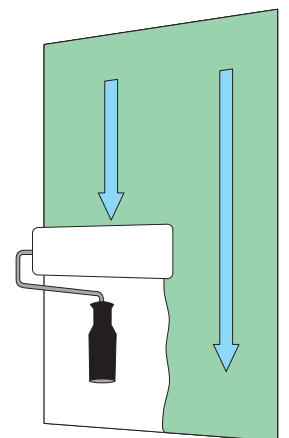

Quick reference installation guide
for Edge and EdgeCore only

FULL PLASTER SKIM COAT TECHNIQUE

Refer to the full installation guide for more information.

V1.2

14

15

d	Shim
0mm - 0.7mm	1mm
0.8mm - 1.7mm	2mm
1.8mm - 2.7mm	3mm
2.8mm - 3.7mm	4mm
3.8mm - 4.7mm	5mm
4.8mm - 5.7mm	6mm

24

25

26

amina[®]

THE INVISIBLE SPEAKER CO.

Quick reference
installation guide for
Edge and EdgeCore only

DRYWALL TECHNIQUE

Refer to the full installation
guide for more information.