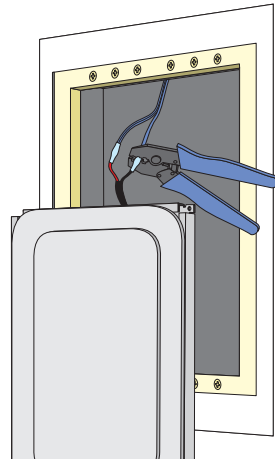

amina®

THE INVISIBLE SPEAKER CO.

Quick reference installation guide
for Edge and EdgeCore only

FULL PLASTER SKIM COAT TECHNIQUE

Refer to the full installation guide for more information.

V1.2

14

15

d	Shim
0mm - 0.7mm	1mm
0.8mm - 1.7mm	2mm
1.8mm - 2.7mm	3mm
2.8mm - 3.7mm	4mm
3.8mm - 4.7mm	5mm
4.8mm - 5.7mm	6mm

16

17

18

19

20

21

22

23

24

25

26