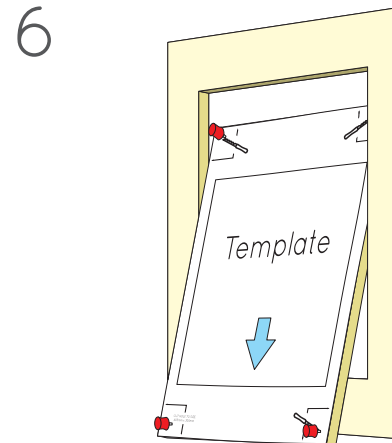

amina®

THE INVISIBLE SPEAKER CO.

Quick reference installation guide
for Edge and EdgeCore only

FULL PLASTER SKIM COAT TECHNIQUE

Refer to the full installation guide for more information.

V1.2

amina®

THE INVISIBLE SPEAKER CO.

Quick reference installation guide
for Edge and EdgeCore only

FULL PLASTER SKIM COAT TECHNIQUE

Refer to the full installation guide for more information.

V1.2

14

15

d	Shim
0mm - 0.7mm	1mm
0.8mm - 1.7mm	2mm
1.8mm - 2.7mm	3mm
2.8mm - 3.7mm	4mm
3.8mm - 4.7mm	5mm
4.8mm - 5.7mm	6mm