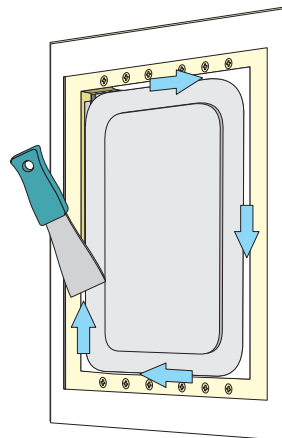

Quick reference installation guide
for Edge and EdgeCore only

FULL PLASTER SKIM COAT TECHNIQUE

Refer to the full installation guide for more information.

V1.2

14

15

d	Shim
0mm - 0.7mm	1mm
0.8mm - 1.7mm	2mm
1.8mm - 2.7mm	3mm
2.8mm - 3.7mm	4mm
3.8mm - 4.7mm	5mm
4.8mm - 5.7mm	6mm

16

17

18

19

20

21

22

23

24

25

26

amina[®]

THE INVISIBLE SPEAKER CO.

Quick reference
installation guide for
Edge and EdgeCore only

DRYWALL TECHNIQUE

Refer to the full installation
guide for more information.