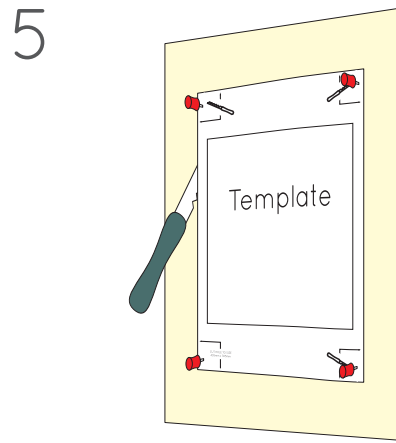

amina®

THE INVISIBLE SPEAKER CO.

Quick reference installation guide
for Edge and EdgeCore only

FULL PLASTER SKIM COAT TECHNIQUE

Refer to the full installation guide for more information.

V1.2

amina®

THE INVISIBLE SPEAKER CO.

Quick reference installation guide
for Edge and EdgeCore only

FULL PLASTER SKIM COAT TECHNIQUE

Refer to the full installation guide for more information.

V1.2

14

15

d	Shim
0mm - 0.7mm	1mm
0.8mm - 1.7mm	2mm
1.8mm - 2.7mm	3mm
2.8mm - 3.7mm	4mm
3.8mm - 4.7mm	5mm
4.8mm - 5.7mm	6mm