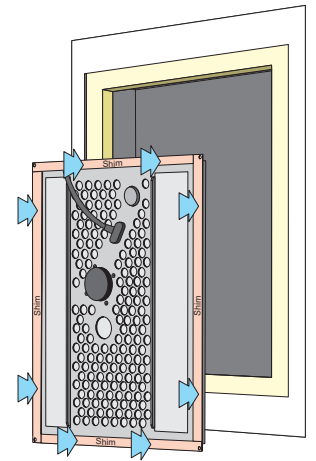

d	Shim
0mm - 0.7mm	1mm
0.8mm - 1.7mm	2mm
1.8mm - 2.7mm	3mm
2.8mm - 3.7mm	4mm
3.8mm - 4.7mm	5mm
4.8mm - 5.7mm	6mm

16