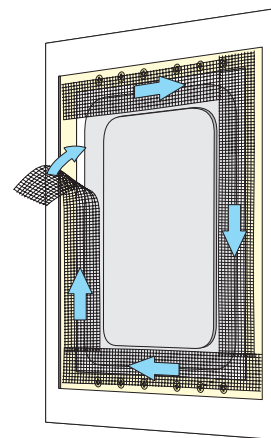

Quick reference installation guide
for Edge and EdgeCore only

FULL PLASTER SKIM COAT TECHNIQUE

Refer to the full installation guide for more information.

V1.2

14

15

d	Shim
0mm - 0.7mm	1mm
0.8mm - 1.7mm	2mm
1.8mm - 2.7mm	3mm
2.8mm - 3.7mm	4mm
3.8mm - 4.7mm	5mm
4.8mm - 5.7mm	6mm

16

17

18

19

20

21

22

23

24

25

26

amina[®]

THE INVISIBLE SPEAKER CO.

Quick reference
installation guide for
Edge and EdgeCore only

DRYWALL TECHNIQUE

Refer to the full installation
guide for more information.