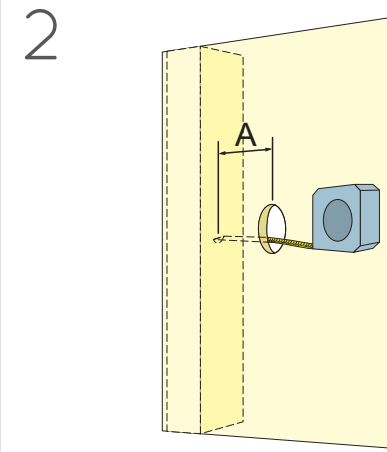

amina®

THE INVISIBLE SPEAKER CO.

Quick reference installation guide
for Edge and EdgeCore only

FULL PLASTER SKIM COAT TECHNIQUE

Refer to the full installation guide for more information.

V1.2

amina®

THE INVISIBLE SPEAKER CO.

Quick reference installation guide
for Edge and EdgeCore only

FULL PLASTER SKIM COAT TECHNIQUE

Refer to the full installation guide for more information.

V1.2

14

15

d	Shim
0mm - 0.7mm	1mm
0.8mm - 1.7mm	2mm
1.8mm - 2.7mm	3mm
2.8mm - 3.7mm	4mm
3.8mm - 4.7mm	5mm
4.8mm - 5.7mm	6mm