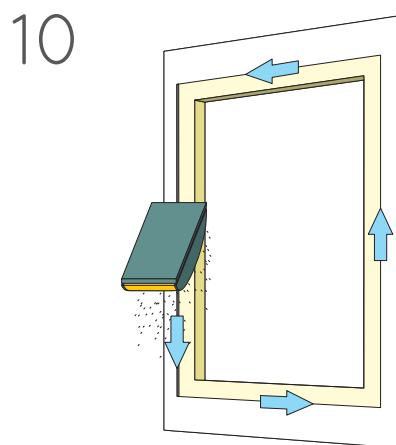

amina®

THE INVISIBLE SPEAKER CO.

Quick reference installation guide
for Edge and EdgeCore only

FULL PLASTER SKIM COAT TECHNIQUE

Refer to the full installation guide for more information.

V1.2

amina®

THE INVISIBLE SPEAKER CO.

Quick reference installation guide
for Edge and EdgeCore only

FULL PLASTER SKIM COAT TECHNIQUE

Refer to the full installation guide for more information.

V1.2

14

15

d	Shim
0mm - 0.7mm	1mm
0.8mm - 1.7mm	2mm
1.8mm - 2.7mm	3mm
2.8mm - 3.7mm	4mm
3.8mm - 4.7mm	5mm
4.8mm - 5.7mm	6mm