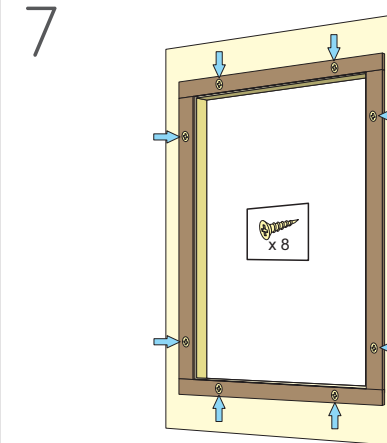

amina®

THE INVISIBLE SPEAKER CO.

Quick reference installation guide
for Edge and EdgeCore only

FULL PLASTER SKIM COAT TECHNIQUE

Refer to the full installation guide for more information.

V1.2

amina®

THE INVISIBLE SPEAKER CO.

Quick reference installation guide
for Edge and EdgeCore only

FULL PLASTER SKIM COAT TECHNIQUE

Refer to the full installation guide for more information.

V1.2

14

15

d	Shim
0mm - 0.7mm	1mm
0.8mm - 1.7mm	2mm
1.8mm - 2.7mm	3mm
2.8mm - 3.7mm	4mm
3.8mm - 4.7mm	5mm
4.8mm - 5.7mm	6mm