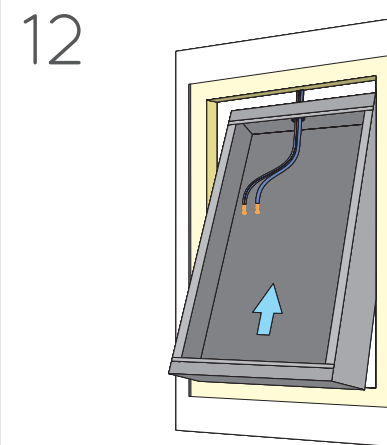

amina®

THE INVISIBLE SPEAKER CO.

Quick reference installation guide
for Edge and EdgeCore only

FULL PLASTER SKIM COAT TECHNIQUE

Refer to the full installation guide for more information.

V1.2

amina®

THE INVISIBLE SPEAKER CO.

Quick reference installation guide
for Edge and EdgeCore only

FULL PLASTER SKIM COAT TECHNIQUE

Refer to the full installation guide for more information.

V1.2

14

15

d	Shim
0mm - 0.7mm	1mm
0.8mm - 1.7mm	2mm
1.8mm - 2.7mm	3mm
2.8mm - 3.7mm	4mm
3.8mm - 4.7mm	5mm
4.8mm - 5.7mm	6mm