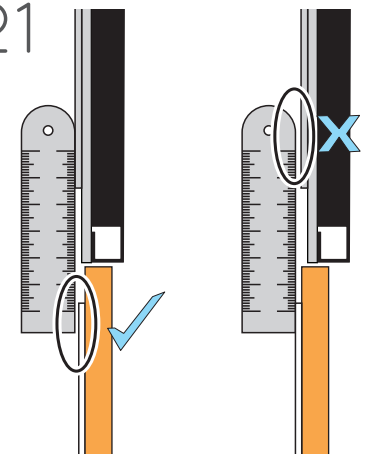

amina®

THE INVISIBLE SPEAKER CO.

Quick reference installation guide
for Edge and EdgeCore only

FULL PLASTER SKIM COAT TECHNIQUE

Refer to the full installation guide for more information.

V1.2

14

15

d	Shim
0mm - 0.7mm	1mm
0.8mm - 1.7mm	2mm
1.8mm - 2.7mm	3mm
2.8mm - 3.7mm	4mm
3.8mm - 4.7mm	5mm
4.8mm - 5.7mm	6mm

16

17

18

19

20

21

22

23

24

25

26