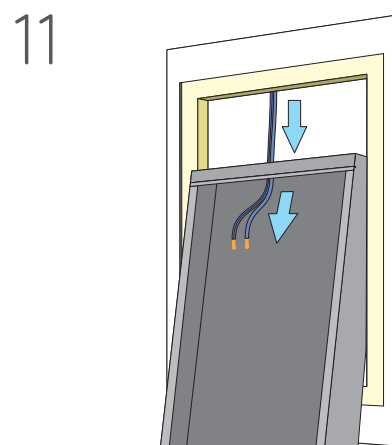

amina®

THE INVISIBLE SPEAKER CO.

Quick reference installation guide
for Edge and EdgeCore only

FULL PLASTER SKIM COAT TECHNIQUE

Refer to the full installation guide for more information.

V1.2

amina®

THE INVISIBLE SPEAKER CO.

Quick reference installation guide
for Edge and EdgeCore only

FULL PLASTER SKIM COAT TECHNIQUE

Refer to the full installation guide for more information.

V1.2

14

15

d	Shim
0mm - 0.7mm	1mm
0.8mm - 1.7mm	2mm
1.8mm - 2.7mm	3mm
2.8mm - 3.7mm	4mm
3.8mm - 4.7mm	5mm
4.8mm - 5.7mm	6mm