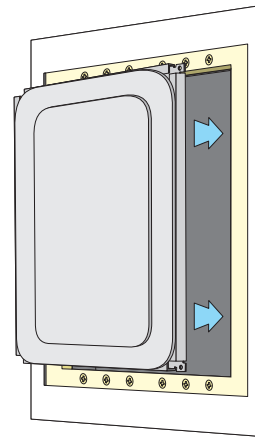

amina®

THE INVISIBLE SPEAKER CO.

Quick reference installation guide
for Edge and EdgeCore only

FULL PLASTER SKIM COAT TECHNIQUE

Refer to the full installation guide for more information.

V1.2

amina®

THE INVISIBLE SPEAKER CO.

Quick reference installation guide
for Edge and EdgeCore only

FULL PLASTER SKIM COAT TECHNIQUE

Refer to the full installation guide for more information.

V1.2

14

15

d	Shim
0mm - 0.7mm	1mm
0.8mm - 1.7mm	2mm
1.8mm - 2.7mm	3mm
2.8mm - 3.7mm	4mm
3.8mm - 4.7mm	5mm
4.8mm - 5.7mm	6mm