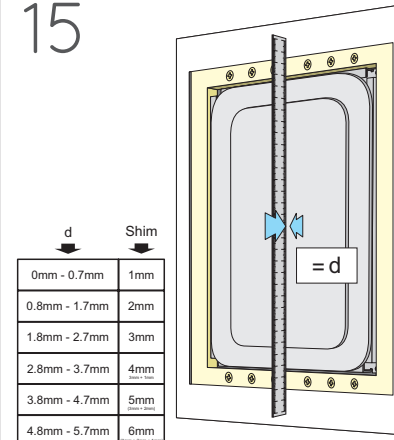

Quick reference installation guide
for Edge and EdgeCore only

FULL PLASTER SKIM COAT TECHNIQUE

Refer to the full installation guide for more information.

V1.2

14

15

d	Shim
0mm - 0.7mm	1mm
0.8mm - 1.7mm	2mm
1.8mm - 2.7mm	3mm
2.8mm - 3.7mm	4mm
3.8mm - 4.7mm	5mm
4.8mm - 5.7mm	6mm