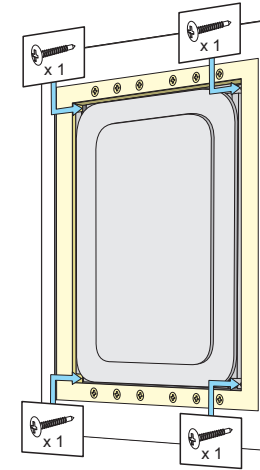

Quick reference installation guide
for Edge and EdgeCore only

FULL PLASTER SKIM COAT TECHNIQUE

Refer to the full installation guide for more information.

V1.2

14

15

d	Shim
0mm - 0.7mm	1mm
0.8mm - 1.7mm	2mm
1.8mm - 2.7mm	3mm
2.8mm - 3.7mm	4mm
3.8mm - 4.7mm	5mm
4.8mm - 5.7mm	6mm

16

17

18

19

20

21

22

23

24

25

26

amina[®]

THE INVISIBLE SPEAKER CO.

Quick reference
installation guide for
Edge and EdgeCore only

DRYWALL TECHNIQUE

Refer to the full installation
guide for more information.