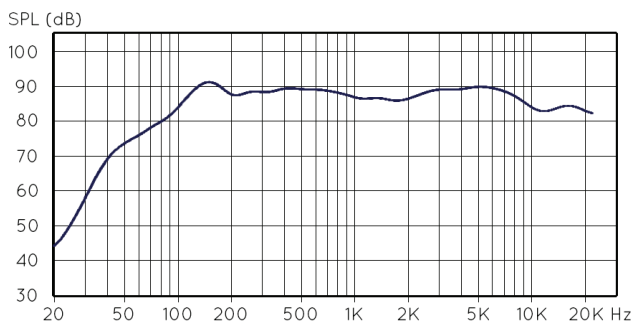

AIW750iN

High Performance Invisible Loudspeaker

DATASHEET V2.2

amina.

Product Description

The AIW750iN is the flagship loudspeaker within the Evolution series, offering the best high frequency detail and low frequency extension of any Amina Invisible Loudspeaker. Comprising of a 2-panel design, the AIW750iN is rendered invisible behind a 2mm skim of plaster or a number of other materials such as wood, veneers/laminates or leather. It is the perfect solution for aesthetically sensitive applications where a discreet subwoofer cannot be used.

This completely invisible, high fidelity loudspeaker uses OptiModal, OptiDamping and OptiDrive technologies to give greater bandwidth, clarity and focus.

Example Applications

High-fidelity dedicated listening or distributed audio systems as well as high power multi-channel surround-sound systems.

Compatible Accessories

Backbox CV345/200, Backbox SW345/200, Firehood345/200, Mounting Blocks, Shim Kits, APUi70, APU-RS8i, APU-RS16i and ALF120 subwoofer

Specifications

Nominal impedance	4 Ohms (APUi70 connected)
Power handling (100 hour continuous/peak)	100W/200W
Sensitivity (2mm plaster/mud skim)	87dB 1m/2.83Vrms (APUi70 connected)
Frequency response	50Hz - 20kHz (± 6db) mounted in Backbox CV345/200 (APUi70 connected)
Dispersion angle	180° x 180° (H x V)
Electrical connection	Blue butt-splice crimp terminals (14-16 AWG) 2-core cable into LF input, 2-core link from LF to HF
Dimensions	LF: 450mm x 345mm x 40mm (17^{3/4}" x 13^{5/8}" x 1^{5/8}") HF: 450mm x 200mm x 40mm (17^{3/4}" x 7^{7/8}" x 1^{5/8}")
Product weight	LF: 1.46Kg (3.22lbs) HF: 1.36Kg (3.00lbs)
Fixing requirements	BackboxCV345 + CV200 / BackboxSW345 + SW200 (Wood adhesive and mounting blocks available)
In-line protection unit	APUi70, APU-RS8i or APU-RS16i
Manufacturer limited warranty for residential applications	10 years

Amina Technologies Limited

Cirrus House, Glebe Road, Huntingdon, Cambridgeshire, PE29 7DL, England
T: +44 (0) 1480 354390 | E: inspired@amina.co.uk | W: www.amina.co.uk