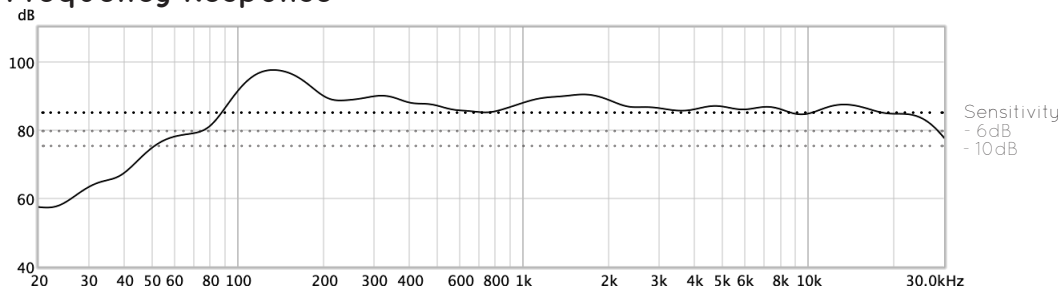

Mobius5i

High performance fully-covered loudspeaker

DATASHEET Rev. 1.4 | 01-05-2020 | E&OE

amina

Product Description

Building upon 20 years of R&D at the cutting edge of invisible speaker technology, the 'i' update to the Mobius range of loudspeakers takes the already highly-refined acoustic performance of this fully-covered loudspeaker range to new heights. With the development of brand new proprietary high frequency transducers and in combination with Amina's patented Optidrive®, Opti-damping® and Reduced Resonance Exciter® technology, Mobius speakers continue to perform well into the ultrasonic region and now provide significantly higher sensitivity and increased low frequency extension, giving an even more open and prominent sound in the vocal range and ultimately providing more linear performance throughout the frequency range.

Example Applications

Residential audio solutions, mid power multi-channel surround sound & high-end commercial installations. In-wall / ceiling with 2mm covering of plaster, or into cabinetry / millwork & covered with wood, leather, slate, marble etc. Can be supplied with high-impedance 100/70V transformer.

Frequency Response

Specifications

Mobius5i

Nominal impedance	4 Ohms
Power handling (100 hour continuous/peak)	50 W/100 W
Sensitivity (@ 1m/2.83Vrms)	86dB SPL (with 2mm plaster skim)
Frequency response (-6dB)	70Hz - 27kHz
Useable frequency range (+/-10dB)	55Hz - 29kHz
Dispersion angle	180° x 180° at specified frequency range
Electrical connection	Blue butt-splice crimp terminals (14-16 AWG)
Dimensions	450mm x 345mm x 33mm (17^{3/4}" x 13^{5/8}" x 1^{5/16}")
Product weight	1.4kg (3lb 2oz)
Fixing requirements	Backbox CV/SW345 or Mounting Blocks
In-line protection unit	APUi50C_2, APU-RS8iC or APU-RS16iC
Manufacturer limited warranty	10 years

Amina Technologies Limited

Cirrus House, Glebe Road, Huntingdon, Cambridgeshire, PE29 7DL, England
T: +44 (0) 1480 354390 | E: info@aminasound.com | W: www.aminasound.com